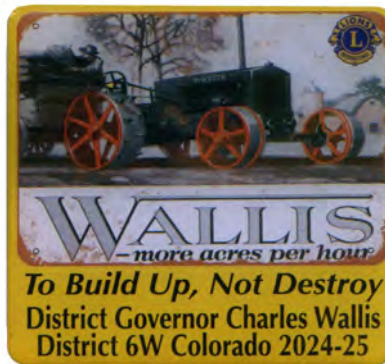

FG 1156 24
Charles Wallis (CO)
The Antique Wallis Tractor